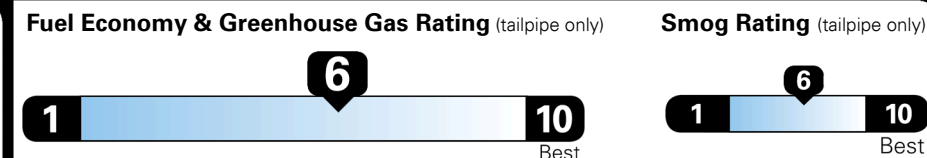

EPA DOT Fuel Economy and Environment Gasoline Vehicle

Fuel Economy

29 MPG
combined city/hwy

29 city
30 highway

3.4 gallons per 100 miles

Standard SUVs range from 12 to 115 MPG. The best vehicle rates 146 MPGe.

You save $0
in fuel costs over 5 years compared to the average new vehicle.

Annual fuel cost
$1,700