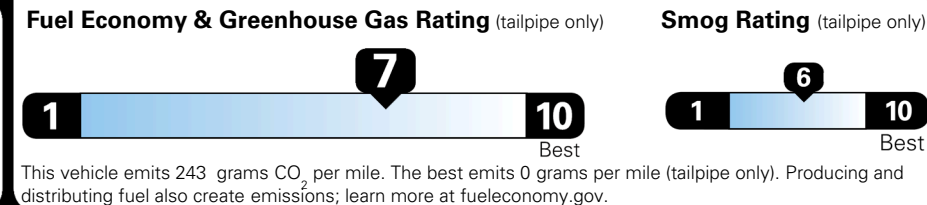

COMFORT & CONVENIENCE(cont.)
Rain-Sensing Front Windshield Wipers
Smart Cruise Control
Highway Driving Assist
Remote Smart Parking Assist
Auto-Dimming Rearview Mirror w/ HomeLink®
12.3" Digital Instrument Cluster
Head-Up Display
Front & Rear USB Ports
Tire Mobility Kit (in lieu of spare tire)

MULTIMEDIA & CONNECTIVITY
12.3" Navigation System w/ AM/FM/HD Radio®
SiriusXM® Radio w/ 90-Day Trial Subscription (not available in AK & HI)
Bose® Premium Audio System
Wireless Android Auto™ & Apple CarPlay®
Wireless Phone Charger
Hyundai Digital Key
Bluelink+ All-inclusive Connected Services (enrollment required)
Hyundai Pay

Full Tank of Fuel

Manufacturer's Suggested Retail Price: **$42,075.00**

ADDED FEATURES:

*Carpeted Floor Mats	$240.00
*Cargo Cover	$205.00
*Mud Guards	$140.00
*Cargo Tray	$130.00
*Cargo Net	$60.00
*First Aid Kit	$45.00

Inland Freight & Handling : $1,600.00
Total Price : **$44,495.00**

Proudly Supporting Hyundai Hope On Wheels and the Fight Against Pediatric Cancer Since 1998.

EPA DOT Fuel Economy and Environment Gasoline Vehicle

Fuel Economy

36 MPG Small SUVs range from 14 to 125 MPG. The best vehicle rates 146 MPGe.

36 city   **37** highway

2.8 gallons per 100 miles

You save $1,500
in fuel costs over 5 years
compared to the average new vehicle.

Annual fuel cost $1,400

Actual results will vary for many reasons, including driving conditions and how you drive and maintain your vehicle. The average new vehicle gets 28 MPG and costs $8,500 to fuel over 5 years. Cost estimates are based on 15,000 miles per year at $ 3.30 per gallon. MPGe is miles per gasoline gallon equivalent. Vehicle emissions are a significant cause of climate change and smog.

fueleconomy.gov

Calculate personalized estimates and compare vehicles

Manufacturer's suggested retail price includes manufacturer's recommended pre-delivery service. Gasoline license and title fees state and local taxes and dealer installed options and accessories are not included in the manufacturer's suggested retail price. This label has been affixed to this vehicle by Hyundai Motor America, pursuant to the requirements of 15 U.S.C. 1231 et seq. which prohibits its removal or alteration prior to delivery to the ultimate purchaser.

PARTS CONTENT INFORMATION FOR VEHICLE IN THIS CARLINE:
U.S./CANADIAN PARTS CONTENT: 1 %
MAJOR SOURCES OF FOREIGN PARTS CONTENT: KOREA: 90 %

Note: Parts content does not include final assembly, distribution, or other non-parts costs.

FOR THIS VEHICLE:
FINAL ASSEMBLY POINT: ULSAN, KOREA
COUNTRY OF ORIGIN:
ENGINE: KOREA
TRANSMISSION: KOREA

129 A 1496GLOVI 154