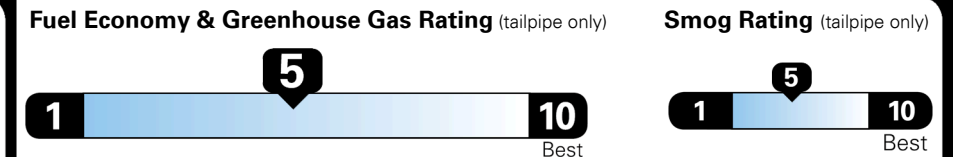

Inland Freight & Handling : \$1,295.00
Total Price : **\$38,925.00**

2021 Insurance Institute for Highway Safety
TOP SAFETY PICK+

EPA DOT Fuel Economy and Environment

Gasoline Vehicle

Fuel Economy

26 MPG
 combined city/hwy

24 city
 29 highway

3.8 gallons per 100 miles

Small SUVs range from 14 to 129 MPG. The best vehicle rates 142 MPGe.

You spend \$250 more in fuel costs over 5 years compared to the average new vehicle.

Annual fuel cost \$1,350